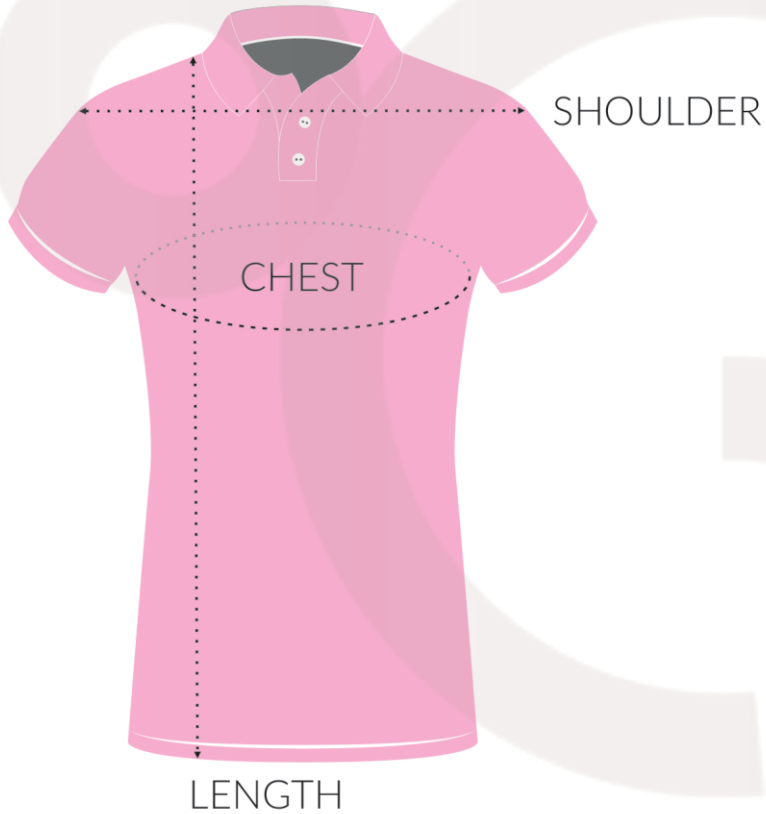

SPENTACORP[®]
FOSTERING GOODWILL

T-shirt Sizes* - Women

Size	Chest	Length	Shoulder
XS	32	22	14
S	34	23	14.5
M	36	24	15
L	38	25	15.5
XL	40	26	16
XXL	42	27	17

* Measurements are in inches. Sizes may vary from brand to brand. There may be a difference of +/- 1/2 inch which is normal.